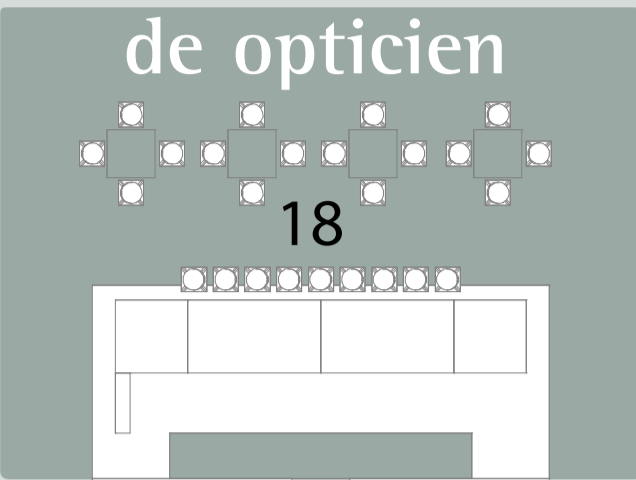

TOILETTEN

NOODUITGANG

17	16	15	14	13	12	11
----	----	----	----	----	----	----

CATERING

Stand Exposit

- 1 RVS VISION
- 2 Komono
- 3 Monkeyglasses
- 4 JF Rey Eyewear
- 5 Creatief Brillen
- 6 Hotstegs Service Center
- 7 Insighter, the latest on eyewear
- 8 Insighter, the latest on eyewear
- 9 Dick Moby
- 10 BIREI
- 11 Optical Supply Nederland
- 12 Optical Supply Nederland
- 13 Speets Brillen
- 14 Odette Lunettes
- 15 Mykita
- 16 Etui & Zo
- 17 Amsterdam Blend
- 18 Bar
- 19 GFC- Lafont Benelux
- 20 Fleye
- 21 Wissing Brillenfassungen
- 22 JUP / Van Loon
- 23 Callai Eyewear
- 24 Jazz Eyefashion
- 25 Traction
- 26 Julbo
- 27 Toptics
- 28 Krutzer Trend Eyes
- 29 F + M private label / Piero Massaro
- 30 Eye Supply
- 31 Eye Supply
- 32 Kinto / Netoptic
- 33 Etnia Barcelona
- 34 Etnia Barcelona
- 35 J.C.L. Brilmode
- 36 For Local Heroes Only
- 37 Götti
- 38 Dutz Eyewear
- 39 Dutz Eyewear
- 40 FUNK International
- 41 Face a Face
- 42 Pro Design
- 43 Goudezeune, Growth Architects
- 44 Goudezeune, Growth Architects
- 45 I.a. Eyeworks / L.G.R.
- 46 Style 22
- 47 Optibytes
- 48 TD Tom Davies
- 49 Matthew Eyewear
- 50 Bloomdale Eyewear
- 51 Eurovisie Design Eyewaregroup
- 52 Roger Bacon Eyewear
- 53 Optimaal Agenturen
- 54 Eyefunc
- 55 Femm Eye for Fashion
- 56 Gijs Dutch Design
- 57 Lookizi
- 58 Brionline.com
- 59 Silmo / Promosalons Nederland
- 60 FashionOptics
- 61 Decadent Ideas
- 62 Kering
- 63 Visibilia
- 64 Ofar
- 65 You's Amsterdam by Eurovisie
- 66 Bellinger, Blac & Entourage of 7
- 67 Frame Holland "Preciosa"
- 68 Dutch Eyewear Company
- 69 All Eyes Trading
- 70 See Concept
- 71 helden®
- 72 Spectacular Eyewear
- 73 Spectacular Eyewear
- 74 Nespral Spectacles
- 75 Eye Design
- 76 BBIG
- 77 Essilor