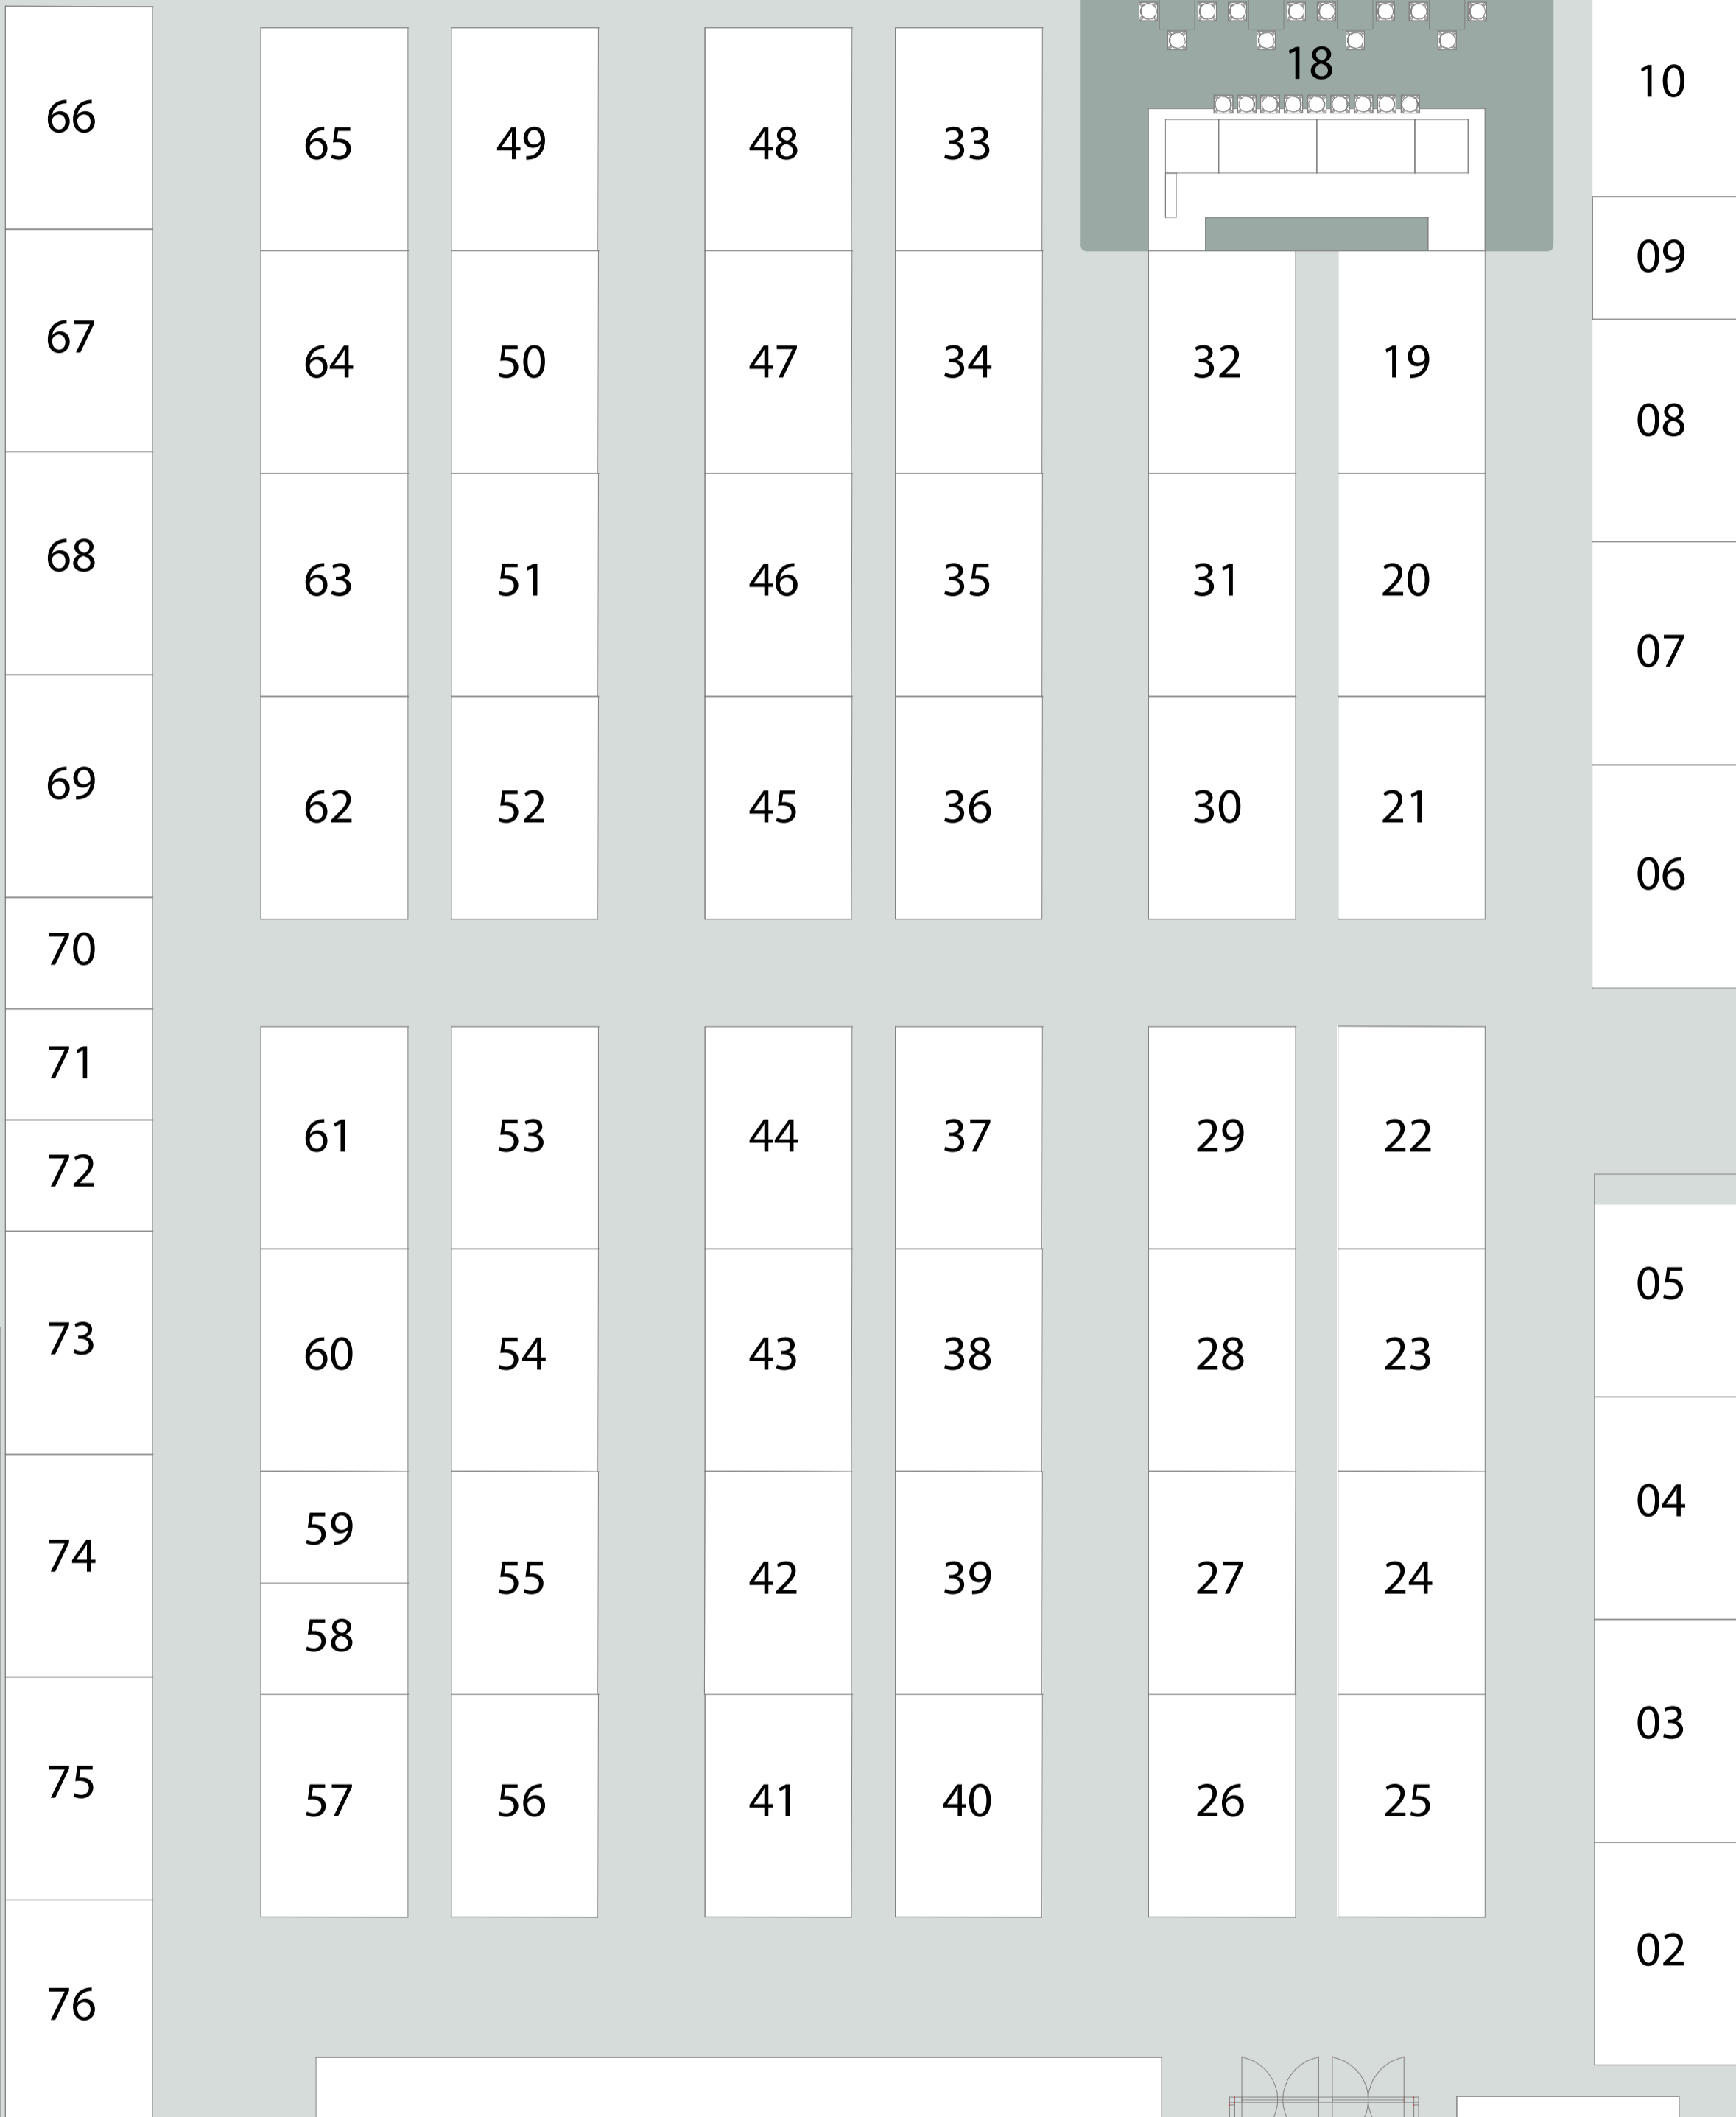

TOILETTEN

NOODUITGANG

17	16	15	14	13	12	11
----	----	----	----	----	----	----

CATERING

Stand Exposit

- 1 RVS VISION
- 2 Komono
- 3 Monkeyglasses
- 4 JF Rey Eyewear
- 5 Creatief Brillen
- 6 Hotstegs Service Center
- 7 Insighter, the latest on eyewear
- 8 Insighter, the latest on eyewear
- 9 Dick Moby
- 10 BIREI
- 11 Optical Supply Nederland
- 12 Optical Supply Nederland
- 13 Speets Brillen
- 14 Odette Lunettes
- 15 Mykita
- 16 Etui & Zo
- 17 Amsterdam Blend
- 18 Bar
- 19 GFC- Lafont Benelux
- 20 Fleye
- 21 Wissing Brillenfassungen
- 22 JUP / Van Loon
- 23 Callai Eyewear
- 24 Jazz Eyefashion
- 25 Traction
- 26 Julbo
- 27 Toptics
- 28 Krutzer Trend Eyes
- 29 F + M private label / Piero Massaro
- 30 Eye Supply
- 31 Eye Supply
- 32 Kinto / Netoptic
- 33 Etnia Barcelona
- 34 Etnia Barcelona
- 35 J.C.L. Brilmode
- 36 For Local Heroes Only
- 37 Götti
- 38 Dutz Eyewear
- 39 Dutz Eyewear
- 40 FUNK International
- 41 Face a Face
- 42 Pro Design
- 43 Goudezeune, Growth Architects
- 44 Goudezeune, Growth Architects
- 45 I.a. Eyeworks / L.G.R.
- 46 Style 22
- 47 Optibytes
- 48 TD Tom Davies
- 49 Matthew Eyewear
- 50 Bloomdale Eyewear
- 51 Eurovisie Design Eyewaregroup
- 52 Roger Bacon Eyewear
- 53 Optimaal Agenturen
- 54 Eyefunc
- 55 Femm Eye for Fashion
- 56 Gijs Dutch Design
- 57 Lookizi
- 58 Brionline.com
- 59 Silmo / Promosalons Nederland
- 60 FashionOptics
- 61 Decadent Ideas
- 62 Kering
- 63 Visibilia
- 64 Ofar
- 65 You's Amsterdam by Eurovisie
- 66 Bellinger, Blac & Entourage of 7
- 67 Frame Holland "Preciosa"
- 68 Dutch Eyewear Company
- 69 All Eyes Trading
- 70 See Concept
- 71 helden®
- 72 Spectacular Eyewear
- 73 Spectacular Eyewear
- 74 Nespral Spectacles
- 75 Eye Design
- 76 BBIG
- 77 Essilor

CATERING

GARDEROBE

ENTREE